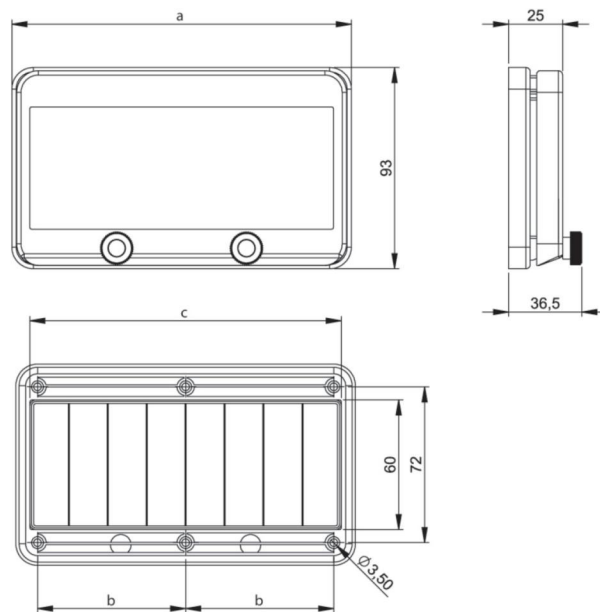

article#	900612s
article description	Fuse window (hinged) 12 modules IP66/IP67 (black)
description long	Hinged window 12TE IP66/IP67 (black) material (window/frame): Polycarbonate/PC-ABS dimension (WxHxD): 229x93x25mm Protection degree: IP66/67
GTIN (EAN)	9003399089497
country of origin	PL
customs number	85389099
net weight	0.150 kg
packaging quantity	10
minimum order quantity	10

ETIM 9.0	EC002527
Window pane material	Plastic
Hinging	True
Width	229 mm
Height	93 mm
Depth	25 mm
Degree of protection (IP)	IP67

a	229 mm
b	104,5 mm
c	216 mm

<https://www.pcelectric.at/shop/en/?func=detail&artnr=900612s>