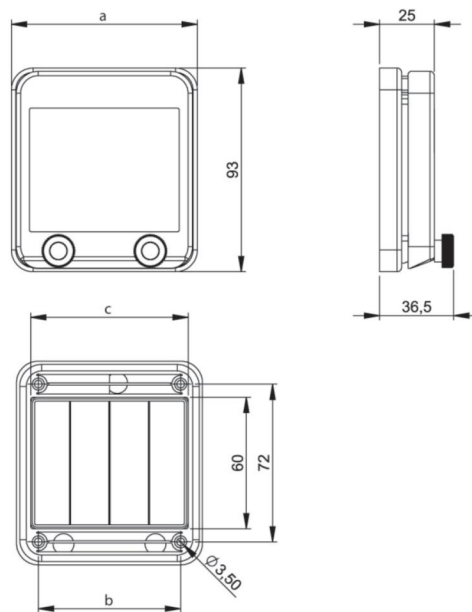

article#	<b>900604s</b>
article description	<b>Fuse window (hinged) 4 modules IP66/IP67 (black)</b>
description long	Hinged window 4TE IP66/IP67 (black) material (window/frame): Polycarbonate/PC-ABS dimension (WxHxD): 85x93x25mm Protection degree: IP66/67
GTIN (EAN)	9003399089350
country of origin	PL
customs number	85389099
net weight	0.080 kg
packaging quantity	20
minimum order quantity	20

ETIM 9.0	EC002527
Window pane material	Plastic
Hinging	True
Width	85 mm
Height	93 mm
Depth	25 mm
Degree of protection (IP)	IP67

a	85 mm
b	65 mm
c	72 mm

<https://www.pcelectric.at/shop/en/?func=detail&artnr=900604s>