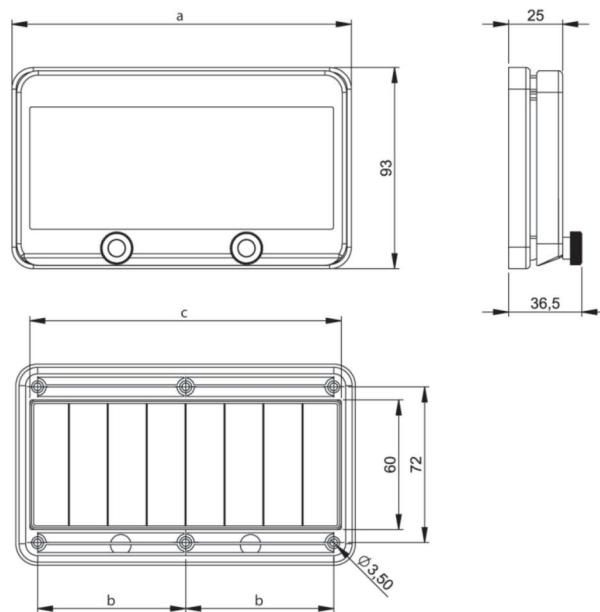

article#	900606s
article description	Fuse window (hinged) 6 modules IP66/IP67 (black)
description long	Hinged window 6TE IP66/IP67 (black) material (window/frame): Polycarbonate/PC-ABS dimension (WxHxD): 121x93x25mm Protection degree: IP66/67
GTIN (EAN)	9003399089374
country of origin	PL
customs number	85389099
net weight	0.102 kg
packaging quantity	15
minimum order quantity	15

ETIM 9.0	EC002527
Window pane material	Plastic
Hinging	True
Width	121 mm
Height	93 mm
Depth	25 mm
Degree of protection (IP)	IP67

a	121 mm
b	50,5 mm
c	108 mm

<https://www.pcelectric.at/shop/en/?func=detail&artnr=900606s>