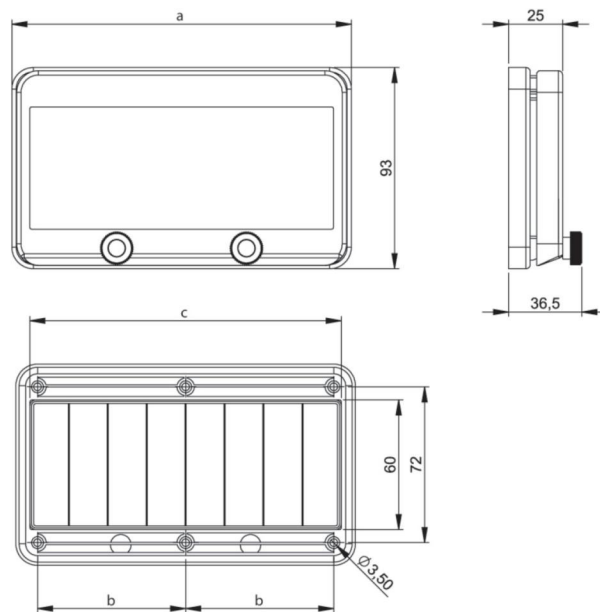

article#	900608s
article description	Fuse window (hinged) 8 modules IP66/IP67 (black)
description long	Hinged window 8TE IP66/IP67 (black) material (window/frame): Polycarbonate/PC-ABS dimension (WxHxD): 157x93x25mm Protection degree: IP66/67
GTIN (EAN)	9003399026096
country of origin	PL
customs number	85389099
net weight	0.126 kg
packaging quantity	15
minimum order quantity	15

ETIM 9.0	EC002527
Window pane material	Plastic
Hinging	True
Width	157 mm
Height	93 mm
Depth	25 mm
Degree of protection (IP)	IP67

a	157 mm
b	68,5 mm
c	144 mm

<https://www.pcelectric.at/shop/en/?func=detail&artnr=900608s>