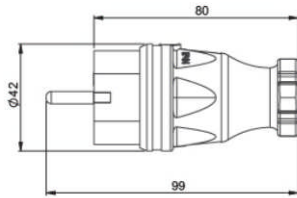

### Rubber plug IP44

• Insert: polyamide

IP44 splashproof

Insert:	acc. Austrian/German system	dual earthing system	acc. Belg./French System
Polyamide	0511-s	0521-s	0531-s
pack.unit:	30	30	30

### Solid rubber plug IP44

• Insert: rubber

IP44 splashproof

Insert:	acc. Austrian/German system	dual earthing system	acc. Belg./French System
Rubber	0512-s	0522-s	0532-s
pack.unit:	30	30	30

### Solid rubber connector IP20

• Insert: rubber

Insert:	acc. Austrian/German system	
Rubber	2520-s	
pack.unit	20	