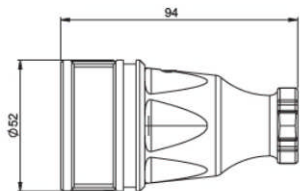

### Angled plug (rubber / solid rubber) IP44

IP44 splashproof

Insert:	acc. Austrian/German system	dual earthing system	acc. Belg./French System
Polyamide	05811-s	05821-s	05831-s
Rubber	05812-s	05822-s	05832-s
pack.unit	30	30	30

### Rubber connector IP20

• Insert: polyamide

IP20

Insert:	acc. Austrian/German system	acc. Belg./French System
Polyamide	2510-s	2410-s
Polyamide with child protection	2510-sc	2410-sc
pack.unit	20	20