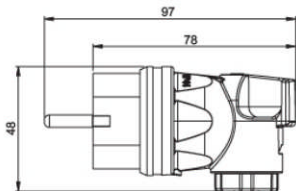

### Solid rubber plug IP44

• Insert: rubber

IP44 splashproof

Insert:	acc. Austrian/German system	dual earthing system	acc. Belg./French System
Rubber	0512-s	0522-s	0532-s
pack.unit:	30	30	30

### Angled plug (rubber / solid rubber) IP44

IP44 splashproof

Insert:	acc. Austrian/German system	dual earthing system	acc. Belg./French System
Polyamide	05811-s	05821-s	05831-s
Rubber	05812-s	05822-s	05832-s
pack.unit	30	30	30