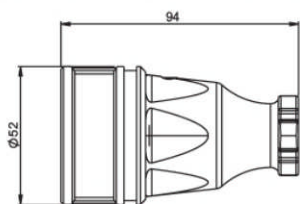

### Angled plug (rubber / solid rubber) IP44

IP44 splashproof

Insert:	acc. Austrian/German system	dual earthing system	acc. Belg./French System
Polyamide	05811-s	05821-s	05831-s
Rubber	05812-s	05822-s	05832-s
pack.unit	30	30	30

### Rubber connector IP20

• Insert: polyamide

IP20

Insert:	acc. Austrian/German system	acc. Belg./French System
Polyamide	2510-s	2410-s
Polyamide with child protection	2510-sc	2410-sc
pack.unit	20	20

### Solid rubber connector IP20

• Insert: rubber

Insert:	acc. Austrian/German system	
Rubber	2520-s	
pack.unit	20	