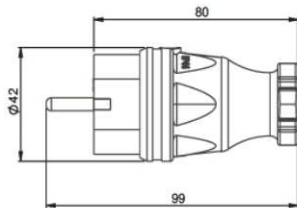

### Rubber plug IP44

• Insert: polyamide

IP44 splashproof

Insert:	acc. Austrian/German system	dual earthing system	acc. Belg./French System
Polyamide	0511-s	0521-s	0531-s
pack.unit:	30	30	30

### Solid rubber plug IP44

• Insert: rubber

IP44 splashproof

Insert:	acc. Austrian/German system	dual earthing system	acc. Belg./French System
Rubber	0512-s	0522-s	0532-s
pack.unit:	30	30	30