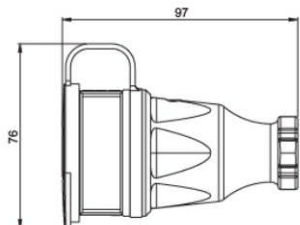

### Angled plug (rubber / solid rubber) IP44

IP44 splashproof

Insert:	acc. Austrian/German system	dual earthing system	acc. Belg./French System
Polyamide	05811-s	05821-s	05831-s
Rubber	05812-s	05822-s	05832-s
pack.unit	30	30	30

### Rubber connector IP20

• Insert: polyamide

IP20

Insert:	acc. Austrian/German system	acc. Belg./French System
Polyamide	2510-s	2410-s
Polyamide with child protection	2510-sc	2410-sc
pack.unit	20	20

### Solid rubber connector IP20

• Insert: rubber

Insert:	acc. Austrian/German system	
Rubber	2520-s	
pack.unit	20	

### Rubber connector with cap IP44

• with cap  
• Insert: polyamide

IP44

splashproof

Insert:	acc. Austrian/German system	acc. Belg./French System
Polyamide	2511-s	2411-s
Polyamide with child protection	2511-sc	2411-sc
pack.unit	20	20