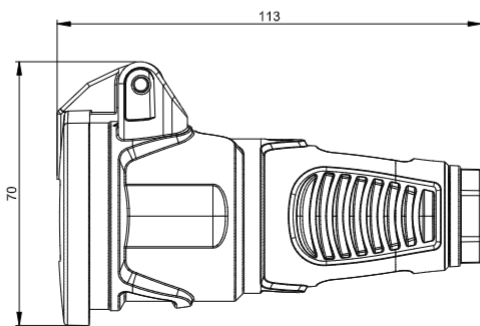

2522-sr

Connector IP54 with hinged lid

Safety connector Series TAURUS2

- rubber version (housing TPE, contact carriers PA6) or solid rubber version (housing TPE, contact carriers TPE)
- Austrian/German or French/Belgian system
- with or without child protection (shutter)
- with self closing hinged lid
- color (housing/ring): black/red (standard)
- Protection class: **IP54** splashproof