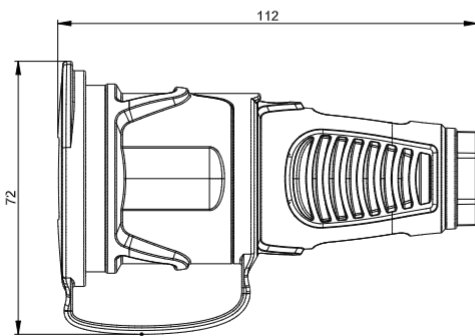

Connector IP54 with cap

Safety connector Series TAURUS²

- rubber version (housing TPE, contact carriers PA6) or
- solid rubber version (housing TPE, contact carriers TPE)
- Austrian/German or French/Belgian system
- with or without child protection (shutter)
- with cap and band
- color (housing/ring): black/red (standard)
- Protection class: **IP54** splashproof

Austrian/German system

Version	Rubber	Solid rubber
contact carriers	Polyamide (PA6)	Rubber (TPE)
Austrian/German	2511-sr	2521-sr
Austrian/German with child protection	2511-src	-

pack. unit = 20 pcs. (minimum order quantity)

French/Belgian system

Version	Rubber	Solid rubber
contact carriers	Polyamide (PA6)	Rubber (TPE)
French/Belgian	2411-sr	-
French/Belgian with child protection	NF 2411-src	-

pack. unit = 20 pcs. (minimum order quantity)

Special colors ring (MOQ 200 pcs.)	black	orange	yellow	green	blue	white	dark gray
Austrian/German rubber	2511-ss	2511-so	2511-she	2511-shu	2511-sb	2511-sw	2511-sdg
Austrian/German rubber with child protection	2511-ssc	2511-soc	2511-shec	2511-shuc	2511-sbc	2511-swc	2511-sdgc
Austrian/German solid rubber	2521-ss	2521-so	2521-she	2521-shu	2521-sb	2521-sw	2521-sdg
French/Belgian rubber	2411-ss	2411-so	2411-she	2411-shu	2411-sb	2411-sw	2411-sdg
French/Belgian rubber with child protection	2411-ssc	2411-soc	2411-shec	2411-shuc	2411-sbc	2411-swc	2411-sdgc