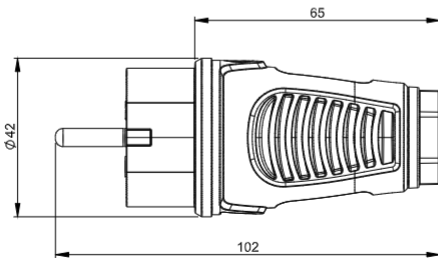

Austrian/German system

Version	Rubber	Solid rubber
contact carriers	Polyamide (PA6)	Rubber (TPE)
Austrian/German	0511-sr	0512-sr

pack. unit = 30 pcs. (minimum order quantity)

Dual earthing system

Version	Rubber	Solid rubber
contact carriers	Polyamide (PA6)	Rubber (TPE)
dual earthing system	0521-sr	0522-sr

pack. unit = 30 pcs. (minimum order quantity)

Special colors ring (MOQ 200 pcs.)	black	orange	yellow	green	blue	white	dark gray
Austrian/German rubber	0511-ss	0511-so	0511-she	0511-shu	0511-sb	0511-sw	0511-sdg
Austrian/German solid rubber	0512-ss	0512-so	0512-she	0512-shu	0512-sb	0512-sw	0512-sdg
dual earthing system rubber	0521-ss	0521-so	0521-she	0521-shu	0521-sb	0521-sw	0521-sdg
dual earthing system solid rubber	0522-ss	0522-so	0522-she	0522-shu	0522-sb	0522-sw	0522-sdg

Special colors housing (MOQ 500 pcs.)	red	orange	yellow	green	blue	light gray	anthracite
Austrian/German rubber	0511-rs	0511-os	0511-es	0511-us	0511-bs	0511-gs	0511-as
Austrian/German solid rubber	0512-rs	0512-os	0512-es	0512-us	0512-bs	0512-gs	0512-as
dual earthing system rubber	0521-rs	0521-os	0521-es	0521-us	0521-bs	0521-gs	0521-as
dual earthing system solid rubber	0522-rs	0522-os	0522-es	0522-us	0522-bs	0522-gs	0522-as