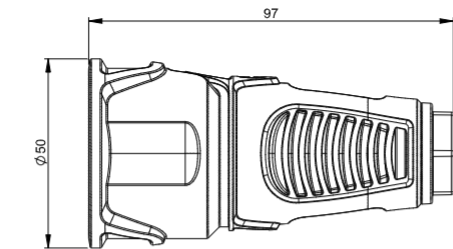

French/Belgian system

Version	Rubber	Solid rubber
contact carriers	Polyamide (PA6)	Rubber (TPE)
French/Belgian	2410-sr	–
French/Belgian with child protection	NF 2410-src	–

pack. unit = 20 pcs. (minimum order quantity)

Special colors ring (MOQ 200 pcs.)	black	orange	yellow	green	blue	white	dark gray
Austrian/German rubber	2510-ss	2510-so	2510-she	2510-shu	2510-sb	2510-sw	2510-sdg
Austrian/German rubber with child protection	2510-ssc	2510-soc	2510-shec	2510-shuc	2510-sbc	2510-swc	2510-sdgc
Austrian/German solid rubber	2520-ss	2520-so	2520-she	2520-shu	2520-sb	2520-sw	2520-sdg
French/Belgian rubber	2410-ss	2410-so	2410-she	2410-shu	2410-sb	2410-sw	2410-sdg
French/Belgian rubber with child protection	2410-ssc	2410-soc	2410-shec	2410-shuc	2410-sbc	2410-swc	2410-sdgc

Special colors housing (MOQ 500 pcs.)	red	orange	yellow	green	blue	light gray	anthracite
Austrian/German rubber	2510-rs	2510-os	2510-es	2510-us	2510-bs	2510-gs	2510-as
Austrian/German rubber with child protection	2510-rsc	2510-osc	2510-esc	2510-usc	2510-bsc	2510-gsc	2510-asc
Austrian/German solid rubber	2520-rs	2520-os	2520-es	2520-us	2520-bs	2520-gs	2520-as
French/Belgian rubber	2410-rs	2410-os	2410-es	2410-us	2410-bs	2410-gs	2410-as
French/Belgian rubber with child protection	2410-rsc	2410-osc	2410-esc	2410-usc	2410-bsc	2410-gsc	2410-asc