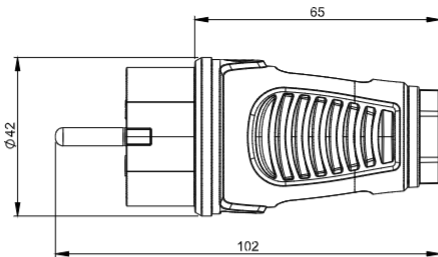

Austrian/German system

Version	Rubber	Solid rubber
contact carriers	Polyamide (PA6)	Rubber (TPE)
Austrian/German	0511-sr	0512-sr

pack. unit = 30 pcs. (minimum order quantity)

Dual earthing system

Version	Rubber	Solid rubber
contact carriers	Polyamide (PA6)	Rubber (TPE)
dual earthing system	0521-sr	0522-sr

pack. unit = 30 pcs. (minimum order quantity)

Special colors ring (MOQ 200 pcs.)	black	orange	yellow	green	blue	white	dark gray
Austrian/German rubber	0511-ss	0511-so	0511-she	0511-shu	0511-sb	0511-sw	0511-sdg
Austrian/German solid rubber	0512-ss	0512-so	0512-she	0512-shu	0512-sb	0512-sw	0512-sdg
dual earthing system rubber	0521-ss	0521-so	0521-she	0521-shu	0521-sb	0521-sw	0521-sdg
dual earthing system solid rubber	0522-ss	0522-so	0522-she	0522-shu	0522-sb	0522-sw	0522-sdg

Special colors housing (MOQ 500 pcs.)	red	orange	yellow	green	blue	light gray	anthracite
Austrian/German rubber	0511-rs	0511-os	0511-es	0511-us	0511-bs	0511-gs	0511-as
Austrian/German solid rubber	0512-rs	0512-os	0512-es	0512-us	0512-bs	0512-gs	0512-as
dual earthing system rubber	0521-rs	0521-os	0521-es	0521-us	0521-bs	0521-gs	0521-as
dual earthing system solid rubber	0522-rs	0522-os	0522-es	0522-us	0522-bs	0522-gs	0522-as