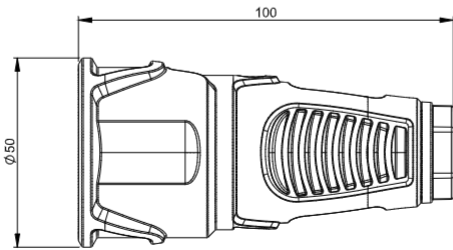

2520-sr

Connector IP20

Safety connector Series TAURUS2

- rubber version (housing TPE, contact carriers PA6) or solid rubber version (housing TPE, contact carriers TPE)
- Austrian/German or French/Belgian system
- with or without child protection (shutter)
- color (housing/ring): black/red (standard)
- Protection class: **IP20**