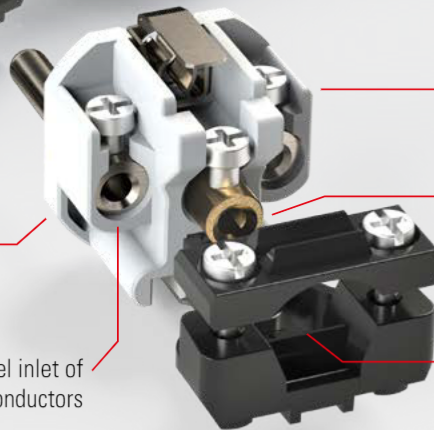

Torques:	
contact screws:	80Ncm
strain relief/housing screw:	110Ncm

- ✓ easy disassembly of housing
- ✓ large connection area
- ✓ simple mounting of the contact carriers
- ✓ internal strain relief
- ✓ easy to use cable clamp elements (open screws)
- ✓ all contact screws can be adjusted from a single direction

QUALITY
IN EVERY DETAIL

Solid rubber version
contact carrier rubber (TPE)

Rubber version
contact carrier polyamide (PA6)

funnel inlet of
conductors

open +/- contact
screws (PH2)

PE terminal leading
(no need to shorten
L and N conductor)