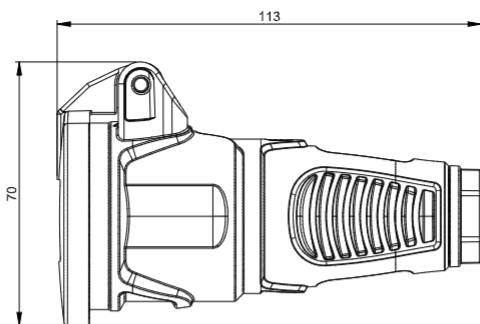

Connector IP54 with hinged lid

Safety connector Series TAURUS2

- rubber version (housing TPE, contact carriers PA6) or solid rubber version (housing TPE, contact carriers TPE)
- Austrian/German or French/Belgian system
- with or without child protection (shutter)
- with self closing hinged lid
- color (housing/ring): black/red (standard)
- Protection class: **IP54** splashproof

Austrian/German system

Version	Rubber	Solid rubber
contact carriers	Polyamide (PA6)	Rubber (TPE)
Austrian/German	2512-sr	2522-sr
Austrian/German with child protection	2512-src	-

pack. unit = 20 pcs. (minimum order quantity)

French/Belgian system

Version	Rubber	Solid rubber
contact carriers	Polyamide (PA6)	Rubber (TPE)
French/Belgian	2412-srw	-
French/Belgian with child protection	2412-srcw	-

pack. unit = 20 pcs. (minimum order quantity)

Special colors ring (MOQ 200 pcs.)	black	orange	yellow	green	blue	white	dark gray
Austrian/German rubber	2512-ss	2512-so	2512-she	2512-shu	2512-sb	2512-sw	2512-sdg
Austrian/German rubber with child protection	2512-ssc	2512-soc	2512-shec	2512-shuc	2512-sbc	2512-swc	2512-sdgc
Austrian/German solid rubber	2522-ss	2522-so	2522-she	2522-shu	2522-sb	2522-sw	2522-sdg
French/Belgian rubber	2412-ssw	2412-sow	2412-shew	2412-shuw	2412-sbw	2412-sww	2412-sdgcw
French/Belgian rubber with child protection	2412-sscw	2412-socw	2412-shecw	2412-shucw	2412-sbcw	2412-swcw	2412-sdgcw