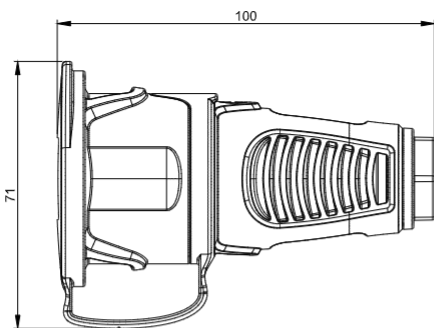

Connector IP54 with cap

Safety connector Series TAURUS²

- rubber version (housing TPE, contact carriers PA6) or
- solid rubber version (housing TPE, contact carriers TPE)
- Austrian/German or French/Belgian system
- with or without child protection (shutter)
- with cap and band
- color (housing/ring): black/red (standard)
- Protection class: **IP54** splashproof

Austrian/German system

Version	Rubber	Solid rubber
contact carriers	Polyamide (PA6)	Rubber (TPE)
Austrian/German	2511-sr	2521-sr
Austrian/German with child protection	2511-src	-

pack. unit = 20 pcs. (minimum order quantity)

French/Belgian system

Version	Rubber	Solid rubber
contact carriers	Polyamide (PA6)	Rubber (TPE)
French/Belgian	2411-sr	-
French/Belgian with child protection	NF 2411-src	-

pack. unit = 20 pcs. (minimum order quantity)

Special colors ring (MOQ 200 pcs.)	black	orange	yellow	green	blue	white	dark gray
Austrian/German rubber	2511-ss	2511-so	2511-she	2511-shu	2511-sb	2511-sw	2511-sdg
Austrian/German rubber with child protection	2511-ssc	2511-soc	2511-shec	2511-shuc	2511-sbc	2511-swc	2511-sdgc
Austrian/German solid rubber	2521-ss	2521-so	2521-she	2521-shu	2521-sb	2521-sw	2521-sdg
French/Belgian rubber	2411-ss	2411-so	2411-she	2411-shu	2411-sb	2411-sw	2411-sdg
French/Belgian rubber with child protection	2411-ssc	2411-soc	2411-shec	2411-shuc	2411-sbc	2411-swc	2411-sdgc