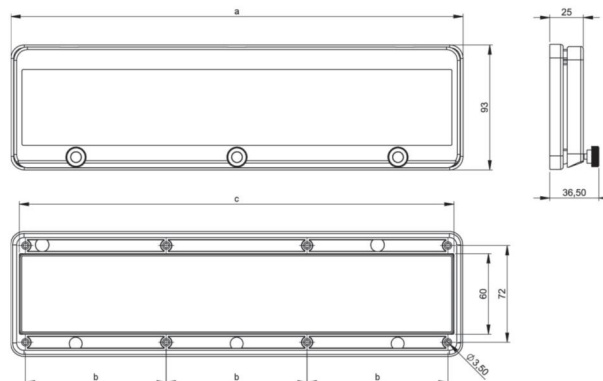

|                        |   |
|------------------------|---|
| article#               | <b>900618s</b>  |
| article description    | <b>Fuse window (hinged) 18 modules IP66/IP67 (black)</b>  |
| description long       | Hinged window 18TE IP66/IP67 (black)<br>material (window/frame): Polycarbonate/PC-ABS<br>dimension (WxHxD): 337x93x25mm<br>Protection degree: IP66/67 |
| GTIN (EAN)             | 9003399121579   |
| country of origin      | PL  |
| customs number         | 85389099  |
| net weight             | 0.245 kg  |
| packaging quantity     | 12  |
| minimum order quantity | 12  |

|                           |          |
|---------------------------|----------|
| ETIM 9.0                  | EC002527 |
| Window pane material      | Plastic  |
| Hinging                   | True     |
| Width                     | 337 mm   |
| Height                    | 93 mm    |
| Depth                     | 25 mm    |
| Degree of protection (IP) | IP67     |

|   |        |
|---|--------|
| a | 337 mm |
| b | 105 mm |
| c | 324 mm |

<https://www.pcelectric.at/shop/en/?func=detail&artnr=900618s>